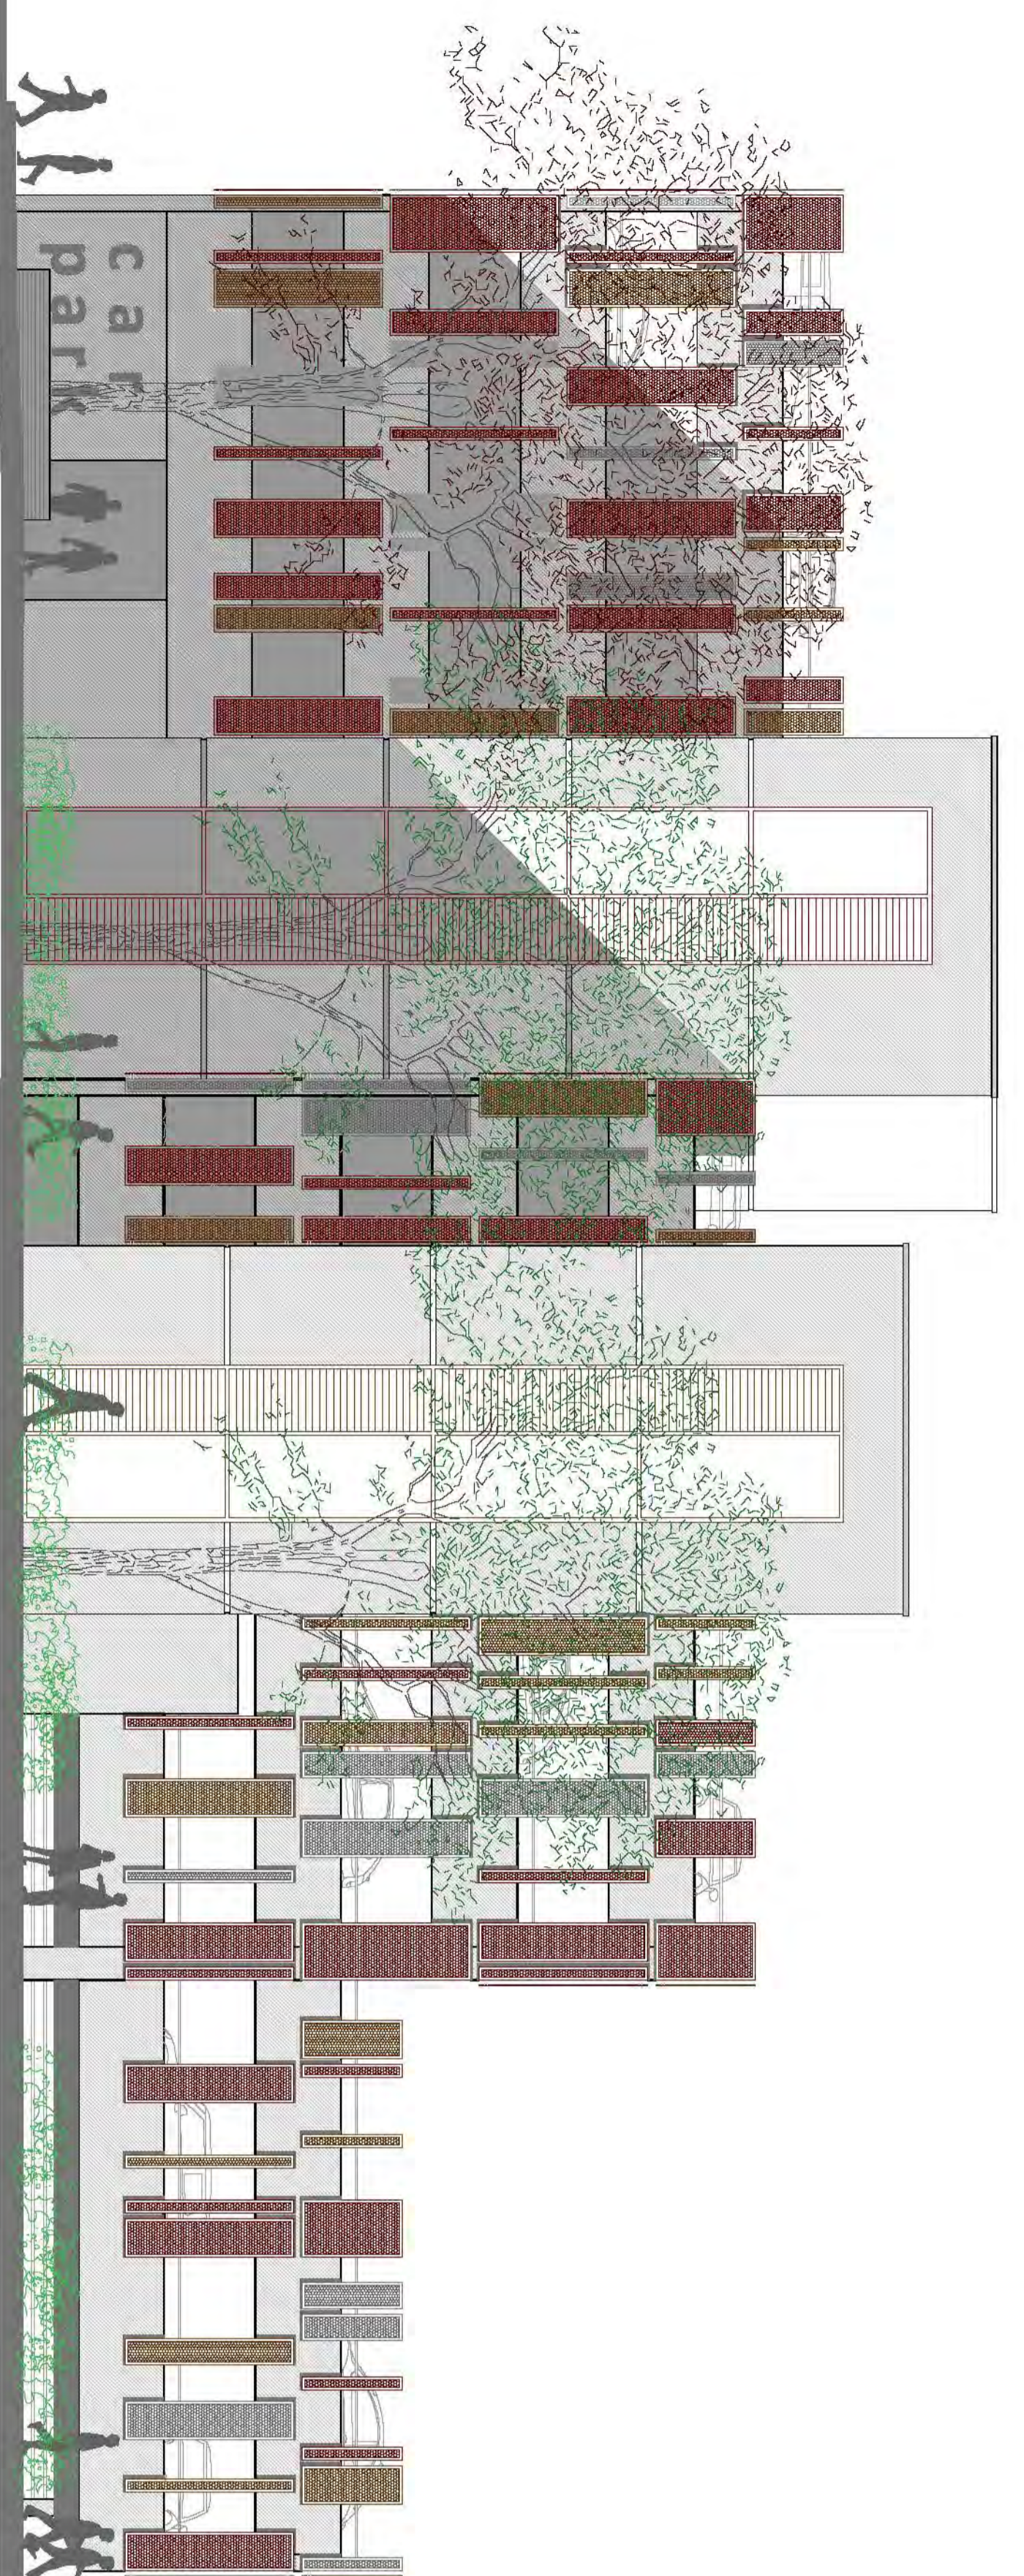

Great Eastern Avenue

existing car park to be demolished

pavement

Beecroft Art Gallery / Hive

pavement

existing street scene - scale 1 : 100

Great Eastern Avenue

proposed new car park

pavement

Beecroft Art Gallery / Hive

pavement

proposed street scene - scale 1 : 100

Rev A - 31.03.17 - Right amendments to safety planning.

Department for Place,
 PO Box 4559
 Civic Centre
 Southend-on-Sea
 Essex
 SSO 6SN

Project Name:
**Property and Regeneration
 new multi storey car park**

Drawing Title:
**existing and proposed
 street scene**

Scale:
 1 : 100

Drawn By:
 gah

Checked:
 Febuary / 2017

Drawing No:
1440/P/105

Sheet No:
 sheet 5 of 7

Revision:
A

PLANNING